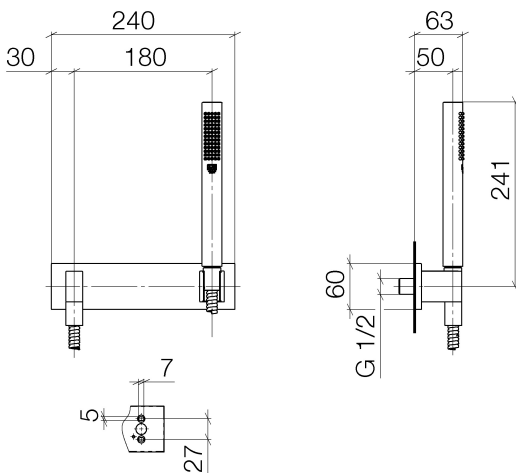

Bathtub - CL.1

Hand shower set with cover plate - polished chrome

Article number: 27 818 980-00 0010

- Standard spray mode
- Descaling system
- 3/8" Shower outlet
- Cover plate 9-1/2" x 2-3/8"
- Metal shower hose 49-1/4" with anti-twist device
- 1/2" wall elbow
- Water flow rate limited to max. 1.8 gpm
- Internal backflow preventer.

polished chrome

Accessory is required for this item.

Dimensional drawing

All dimensions in mm / inch = mm x 0,0394

Model/program/technical modifications and error excepted
For more information see: www.dornbracht.com + 49 (0) 2371 433-460 mail@dornbrachtgroup.de

Bathtub - CL.1
Hand shower set with cover plate - polished chrome
Article number: 27 818 980-00 0010

Flow rate chart

Bathtub - CL.1

Hand shower set with cover plate - polished chrome

Article number: 27 818 980-00 0010

Required article

35 080 970-90 0010

Rough-in adapter -

Bathtub - CL.1

Hand shower set with cover plate - polished chrome

Article number: 27 818 980-00 0010

Spare parts list

Number	Item Number	Designation	Number of units
--------	-------------	-------------	-----------------