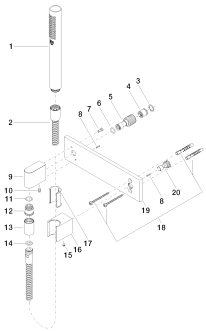

Bathtub - CL.1

Hand shower set with cover plate - polished chrome

Article number: 27 818 980-00 0010

- Standard spray mode
- Descaling system
- 3/8" Shower outlet
- Cover plate 9-1/2" x 2-3/8"
- Metal shower hose 49-1/4" with anti-twist device
- 1/2" wall elbow
- Water flow rate limited to max. 1.8 gpm
- Internal backflow preventer.

polished chrome

Accessory is required for this item.

Dimensional drawing

All dimensions in mm / inch = mm x 0,0394

Model/program/technical modifications and error excepted
For more information see: www.dornbracht.com + 49 (0) 2371 433-460 mail@dornbrachtgroup.de

Bathtub - CL.1
Hand shower set with cover plate - polished chrome
Article number: 27 818 980-00 0010

Flow rate chart

Bathtub - CL.1

Hand shower set with cover plate - polished chrome

Article number: 27 818 980-00 0010

Required article

35 080 970-90 0010

Rough-in adapter -

Bathtub - CL.1

Hand shower set with cover plate - polished chrome

Article number: 27 818 980-00 0010

Spare parts list

Number	Item Number	Designation	Number of units
--------	-------------	-------------	-----------------