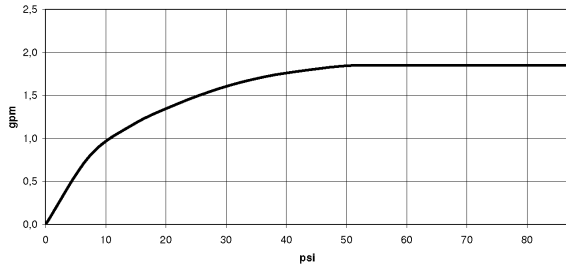

Bathtub - CL.1

Hand shower set with cover plate - polished chrome

Article number: 27 818 980-00 0010

- Standard spray mode
- Descaling system
- 3/8" Shower outlet
- Cover plate 9-1/2" x 2-3/8"
- Metal shower hose 49-1/4" with anti-twist device
- 1/2" wall elbow
- Water flow rate limited to max. 1.8 gpm
- Internal backflow preventer.

polished chrome

Accessory is required for this item.

Dimensional drawing

All dimensions in mm / inch = mm x 0,0394

Model/program/technical modifications and error excepted
For more information see: www.dornbracht.com + 49 (0) 2371 433-460 mail@dornbrachtgroup.de

Bathtub - CL.1
Hand shower set with cover plate - polished chrome
Article number: 27 818 980-00 0010

Flow rate chart

Bathtub - CL.1

Hand shower set with cover plate - polished chrome

Article number: 27 818 980-00 0010